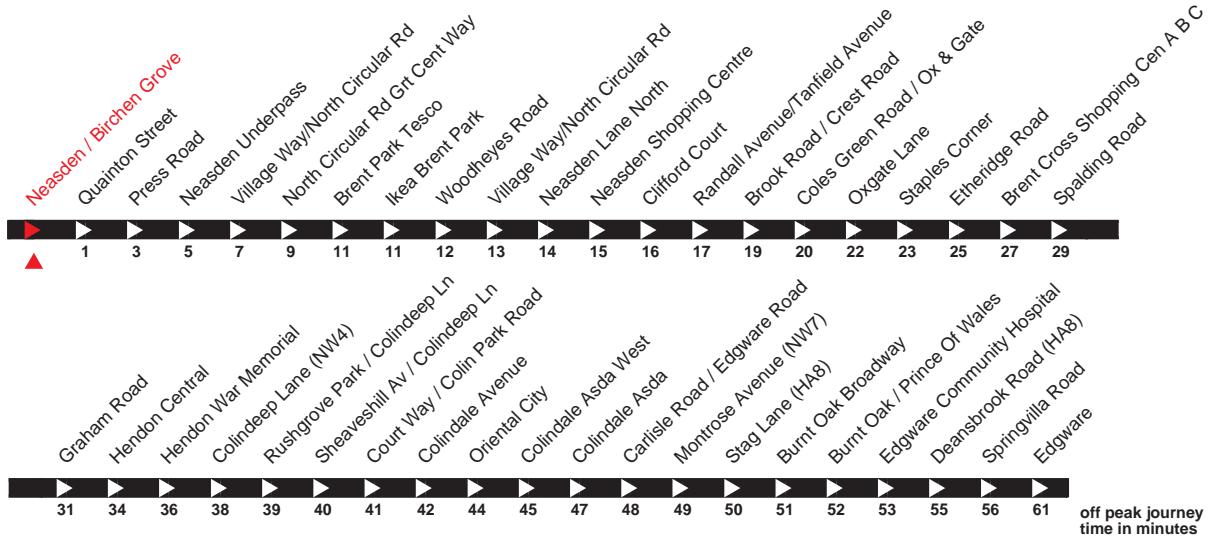

# London Buses

# 972

Thursday

## Buses towards Edgware

## Thursday Only

**First bus**

**0950**

**Last bus**

**1350**

Operated by Thorpes for London Buses