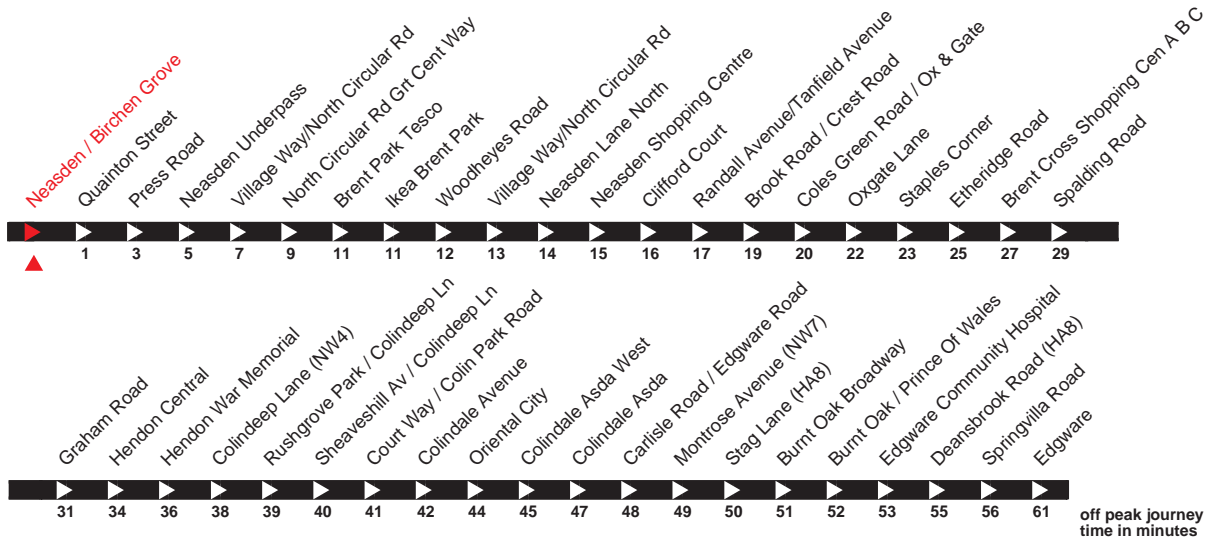

# London Buses

# 972

Thursday

## Buses towards Edgware

## Thursday Only

First bus

0950

Last bus

1350

Operated by Thorpes for London Buses