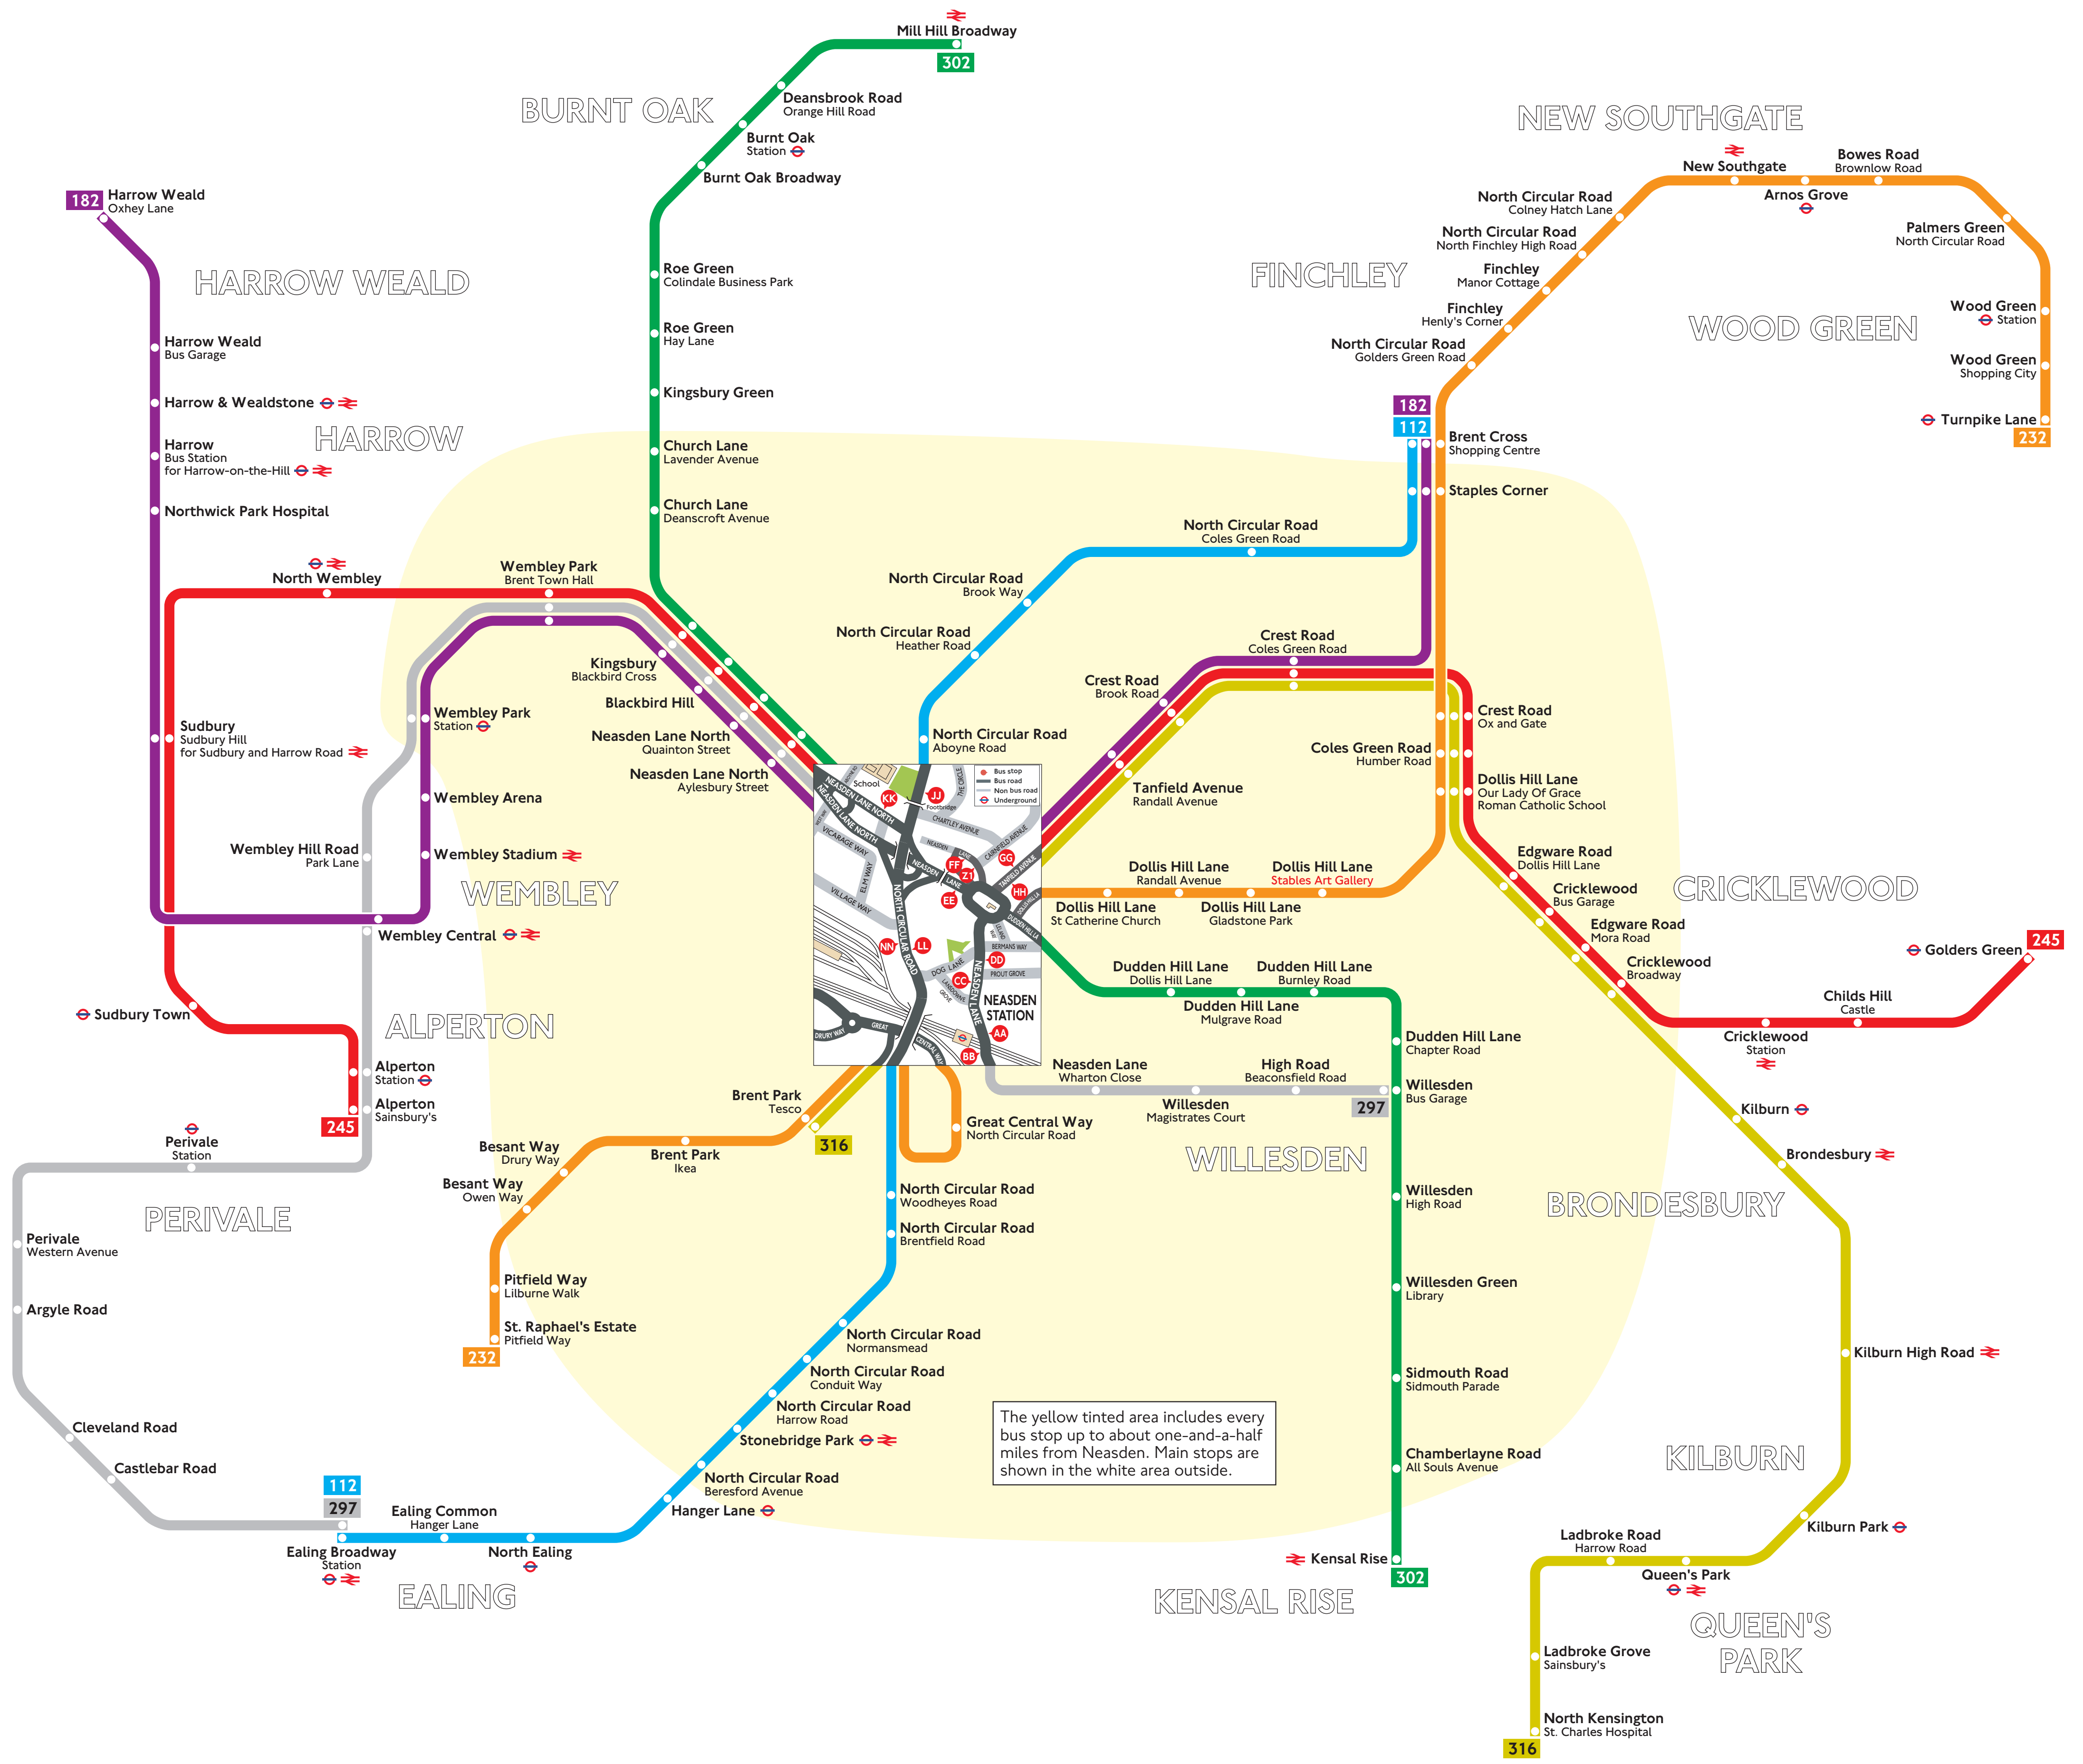

Bus services from Neasden

Key

- 112 Daytime routes in black
- N98 Night buses in blue
- Connections with Underground
- Connections with National Rail
- Stables Art Gallery
- Red names indicate places of interest

Red discs show the bus stop you need for your chosen bus service. The disc **A** appears on the top of the bus stop in the street (see map of town centre in centre of diagram).

Route finder

Bus service	Towards	Bus stop
112	Brent Cross Shopping Centre	KX NN
	Ealing Broadway	JJ LL
182	Brent Cross Shopping Centre	FF GG
	Harrow Weald	EE HH
232	St. Raphael's Estate	EE LL
	Turnpike Lane	FF KK NN
245	Alperton	EE FF HH
	Golders Green	GG JJ
297	Ealing Broadway	BB CC EE
	Willesden	AA DD FF
302	Kensal Rise	FF
	Mill Hill Broadway	EE
316	Brent Park	EE HH LL
	North Kensington St. Charles Hospital	FF GG KK NN

Night buses

Bus service	Towards	Bus stop
N98	Holborn	FF
	Stanmore	EE

Other bus services

Bus service	Towards	Bus stop
972	Edgware (Thursdays only)	FF GG KK NN

Destination finder

Destination	Bus service	Bus stops
Alperton Sainsbury's	245	EE FF HH
	297	BB CC EE
Alperton Station	245	EE FF HH
	297	BB CC EE
Argyle Road	297	BB CC EE
Arnos Grove	232	FF KK NN

B

Destination	Bus service	Bus stops
Besant Way Drury Way and Owen Way	232	EE LL
Blackbird Hill	182	EE HH
	245	EE FF HH
	297	BB CC EE
	302, N98	EE
Bond Street	N98	FF
Bowes Road Brownlow Road	232	FF GG KK NN
Brent Cross Shopping Centre	112	AA NN
	182	FF GG
	232	FF KK NN
Brent Park Ikea	232	EE LL
Brent Park Tesco	232	EE LL
	316	EE HH LL
Brondesbury	316	FF GG KK NN
Burnt Oak Station	302	EE
Burnt Oak Broadway	302	EE

C

Destination	Bus service	Bus stops
Castlebar Road	297	BB CC EE
Chamberlayne Road All Souls Avenue	302	FF
Childs Hill Castle	245	GG JJ
Church Lane	302, N98	EE
Church Lane Deanscroft Avenue and Lavender Avenue		
Cleveland Road	297	BB CC EE
Coles Green Road Humber Road	232	FF KK NN
	245	GG JJ
	316	FF GG KK NN
Crest Road Brook Road and Coles Green Road	182	FF GG
	245	GG JJ
	316	FF GG KK NN
Cricklewood Broadway	245	GG JJ
	316	FF GG KK NN
Cricklewood Bus Garage	245	GG JJ
	316	FF GG KK NN
Cricklewood Station	245	GG JJ

D

Destination	Bus service	Bus stops
Deansbrook Road Orange Hill Road	302	EE
Dollis Hill Lane Gladstone Park, Randall Avenue, St Catherine Church and Stables Art Gallery	232	FF KK NN
Dollis Hill Lane	232	FF KK NN
Our Lady Of Grace Roman Catholic School	245	GG JJ
	316	FF GG KK NN
Dudden Hill Lane Burnley Road, Chapter Road, Dollis Hill Lane and Mulgrave Road	302, N98	FF

E

Destination	Bus service	Bus stops
Ealing Broadway Station	112	JJ LL
	297	BB CC EE
Ealing Common Hanger Lane	112	JJ LL
Edgware Road Station	N98	FF
Edgware Road	245	GG JJ
Dollis Hill Lane and Mora Road	316	FF GG KK NN